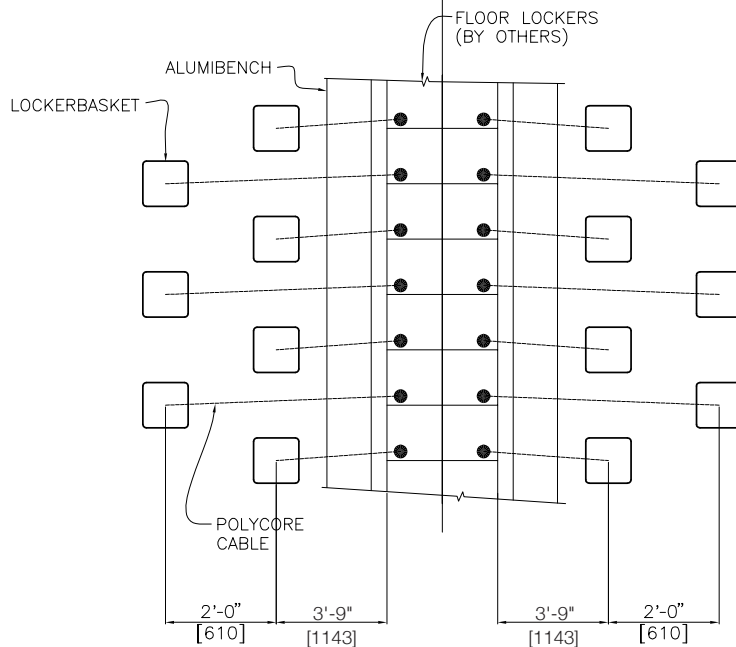

MS-80 LOCKER OPERATED SYSTEM – PEDESTAL MOUNTED

*DIMENSION VARIES WITH DEPTH OF LOCKER TO MAINTAIN VERTICAL CABLE RUN.
9" FOR 12" LOCKER,
12" FOR 15" LOCKER

THE SUPPORT AND COLLECTOR RAILS ARE MOORFRAME.

PLAN VIEW