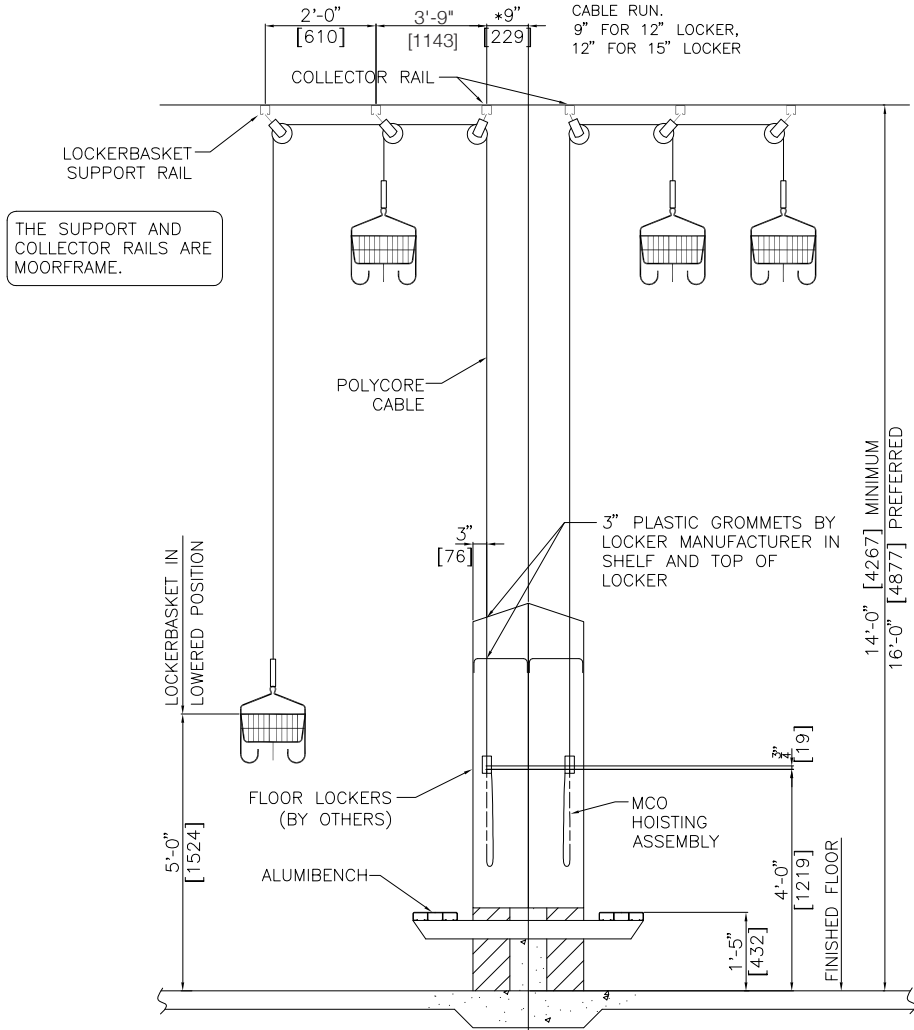

MS-80 LOCKER OPERATED SYSTEM – PEDESTAL MOUNTED

*DIMENSION VARIES WITH DEPTH OF LOCKER TO MAINTAIN VERTICAL CABLE RUN.
9" FOR 12" LOCKER,
12" FOR 15" LOCKER

THE SUPPORT AND COLLECTOR RAILS ARE MOORFRAME.

PLAN VIEW